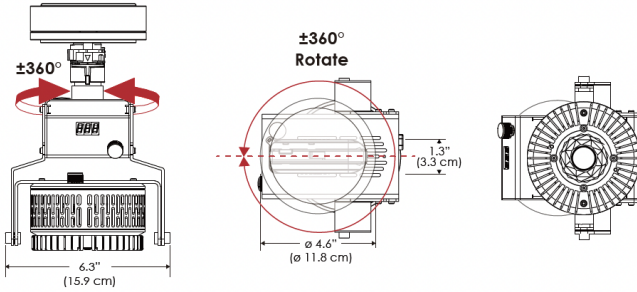

MECHANICAL FIGURES

W360B-MPT