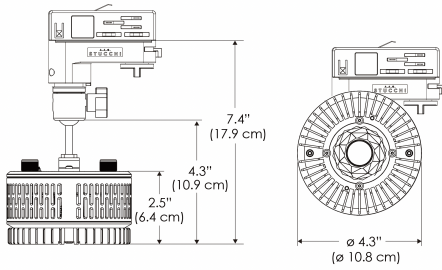

MECHANICAL FIGURES

W360B-TOX/TON