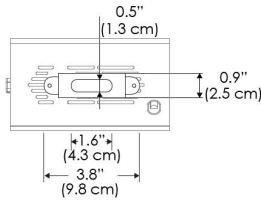

### Mounting Bracket Dimensions ALL-CLP

\*All -CLP configuration models come with standard DC cables of 6 inches and AC cables of 10 ft.