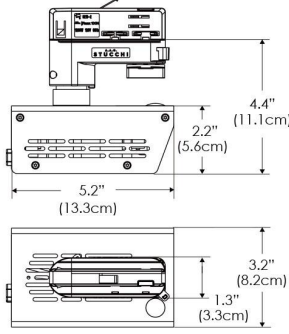

MECHANICAL FIGURES

W360B-TOX/TON

PS

PSX

W360B-CLP

Mounting Bracket Dimensions ALL-CLP

*All -CLP configuration models come with standard DC cables of 6 inches and AC cables of 10 ft.

W360B-TEX

Legacy product

W360X-TG

Legacy product