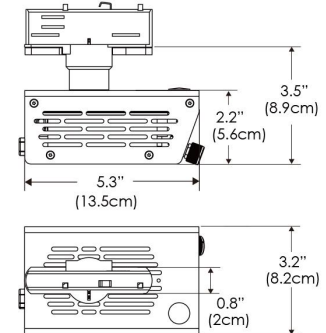

W360B-TEX

Legacy product