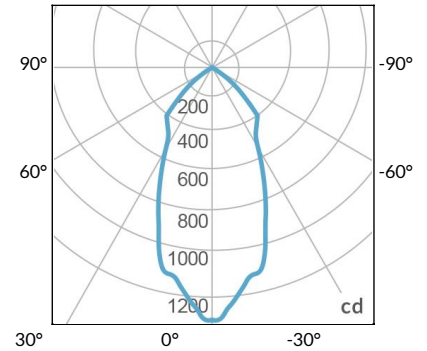

## PHOTOMETRIC DATA

AMZ

Distance		3' (~0.9 m)	5' (~1.5 m)	10' (~3.0 m)
55°	@4000K	fc 465	237	47
		lux 4998	2548	500
55°	@6500K	fc 470	240	48
		lux 5059	2579	506
Beam Diameter		Ø 2.3' (0.7m)	Ø 3.8' (1.2m)	Ø 7.6' (2.3m)

Beam Angle : 55°

TB

Distance		3' (~0.9 m)	5' (~1.5 m)	10' (~3.0 m)
55°	@10000K	fc 276	100	27
		lux 2965	1067	286
55°	@20000K	fc 51	20	10
		lux 544	213	104
Beam Diameter		Ø 2.3' (0.7m)	Ø 3.8' (1.2m)	Ø 7.6' (2.3m)

Beam Angle : 55°