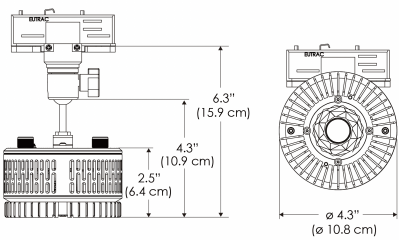

W360B-TEX

Legacy product