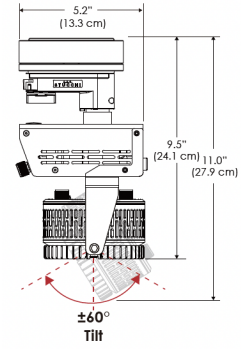

## PHOTOMETRIC DATA

AMZ

Distance		3' (~0.9 m)	5' (~1.5 m)	10' (~3.0 m)
55°	@4000K	fc 465	237	47
		lux 4998	2548	500
55°	@6500K	fc 470	240	48
		lux 5059	2579	506
Beam Diameter		Ø 2.3' (0.7m)	Ø 3.8' (1.2m)	Ø 7.6' (2.3m)

Beam Angle : 55°

TB

Distance		3' (~0.9 m)	5' (~1.5 m)	10' (~3.0 m)
55°	@10000K	fc 276	100	27
		lux 2965	1067	286
55°	@20000K	fc 51	20	10
		lux 544	213	104
Beam Diameter		Ø 2.3' (0.7m)	Ø 3.8' (1.2m)	Ø 7.6' (2.3m)