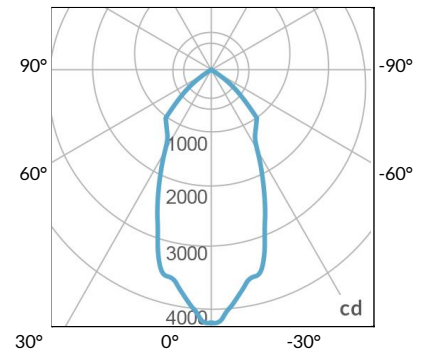

## PHOTOMETRIC DATA

AMZ

Distance		3' (~0.9 m)	5' (~1.5 m)	10' (~3.0 m)
55°	@4000K	fc 465	237	47
		lux 4998	2548	500
55°	@6500K	fc 470	240	48
		lux 5059	2579	506
Beam Diameter		Ø 2.3' (0.7m)	Ø 3.8' (1.2m)	Ø 7.6' (2.3m)

Beam Angle : 55°

TB

Distance		3' (~0.9 m)	5' (~1.5 m)	10' (~3.0 m)
55°	@10000K	fc 276	100	27
		lux 2965	1067	286
55°	@20000K	fc 51	20	10
		lux 544	213	104
Beam Diameter		Ø 2.3' (0.7m)	Ø 3.8' (1.2m)	Ø 7.6' (2.3m)