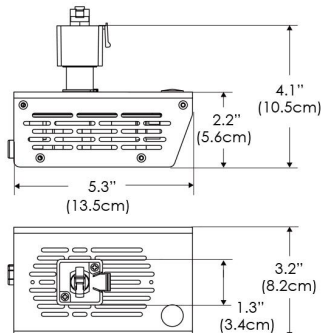

W360X-TG

Legacy product