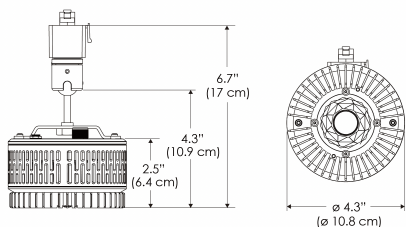

W360X-TG

Legacy product