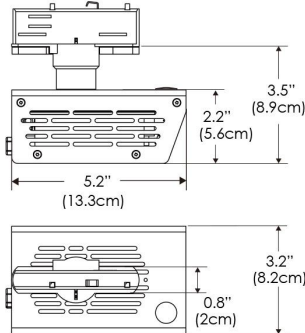

W360B-TEX

Legacy product